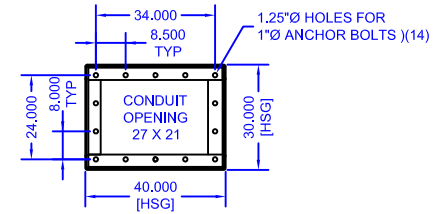

VR-6R VERTICAL RESISTANCE BARRIER (REVERSE COUNTERWEIGHTS)

Basic Dimensions

VR-6RL VERTICAL RESISTANCE BARRIER (REVERSE COUNTERWEIGHTS)

Basic Dimensions

**SECTION A-A
(MTG DIM)**