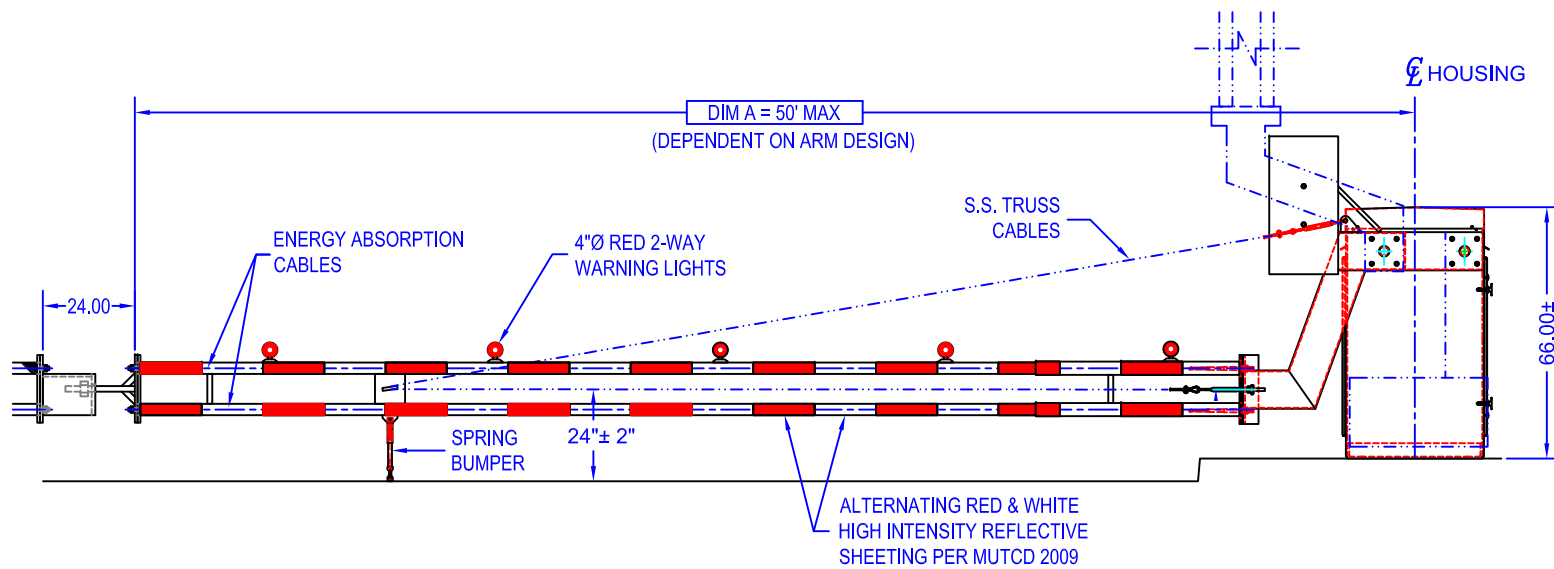

VR-6R VERTICAL RESISTANCE BARRIER (REVERSE COUNTERWEIGHTS)

Basic Dimensions

VR-6RL VERTICAL RESISTANCE BARRIER (REVERSE COUNTERWEIGHTS)

Basic Dimensions

**SECTION A-A
(MTG DIM)**