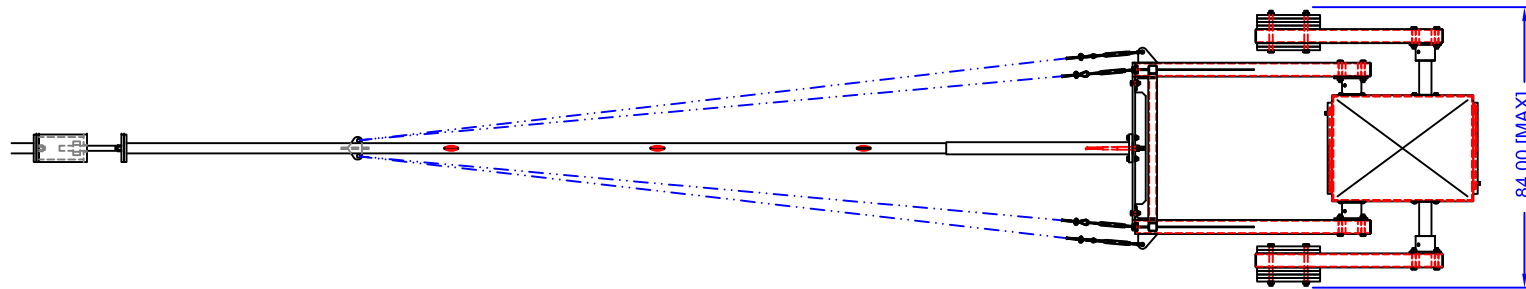

VR-6R VERTICAL RESISTANCE BARRIER (REVERSE COUNTERWEIGHTS)

Basic Dimensions

VR-6RL VERTICAL RESISTANCE BARRIER (REVERSE COUNTERWEIGHTS)

Basic Dimensions

**SECTION A-A
(MTG DIM)**