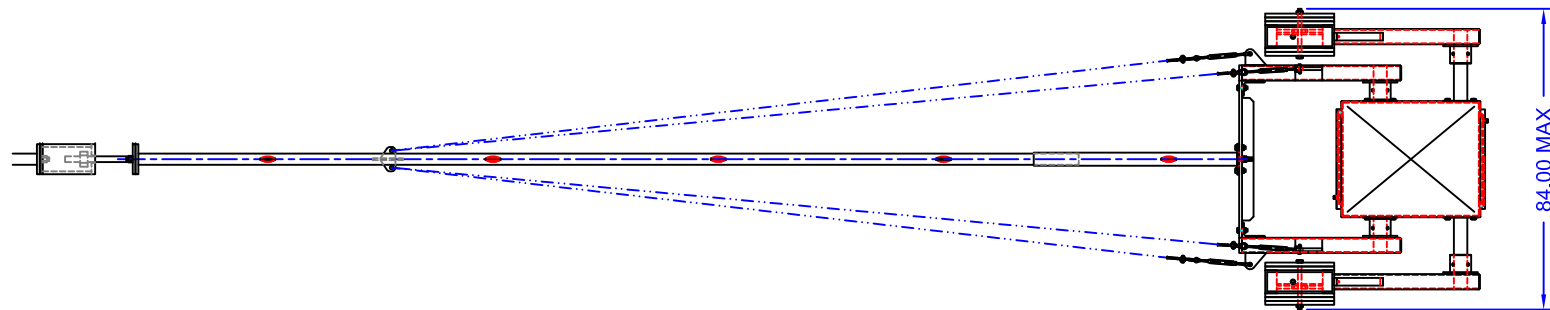

VR-6R VERTICAL RESISTANCE BARRIER (REVERSE COUNTERWEIGHTS)

Basic Dimensions

VR-6RL VERTICAL RESISTANCE BARRIER (REVERSE COUNTERWEIGHTS)

Basic Dimensions

**SECTION A-A
(MTG DIM)**