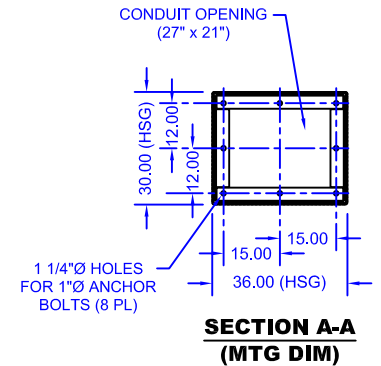

VR-6R VERTICAL RESISTANCE BARRIER (REVERSE COUNTERWEIGHTS)

Basic Dimensions

VR-6RL VERTICAL RESISTANCE BARRIER (REVERSE COUNTERWEIGHTS)

Basic Dimensions

**SECTION A-A
(MTG DIM)**