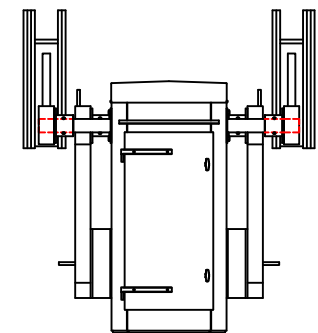

VR-6R VERTICAL RESISTANCE BARRIER (REVERSE COUNTERWEIGHTS)

Basic Dimensions

VR-6RL VERTICAL RESISTANCE BARRIER (REVERSE COUNTERWEIGHTS)

Basic Dimensions

**SECTION A-A
(MTG DIM)**