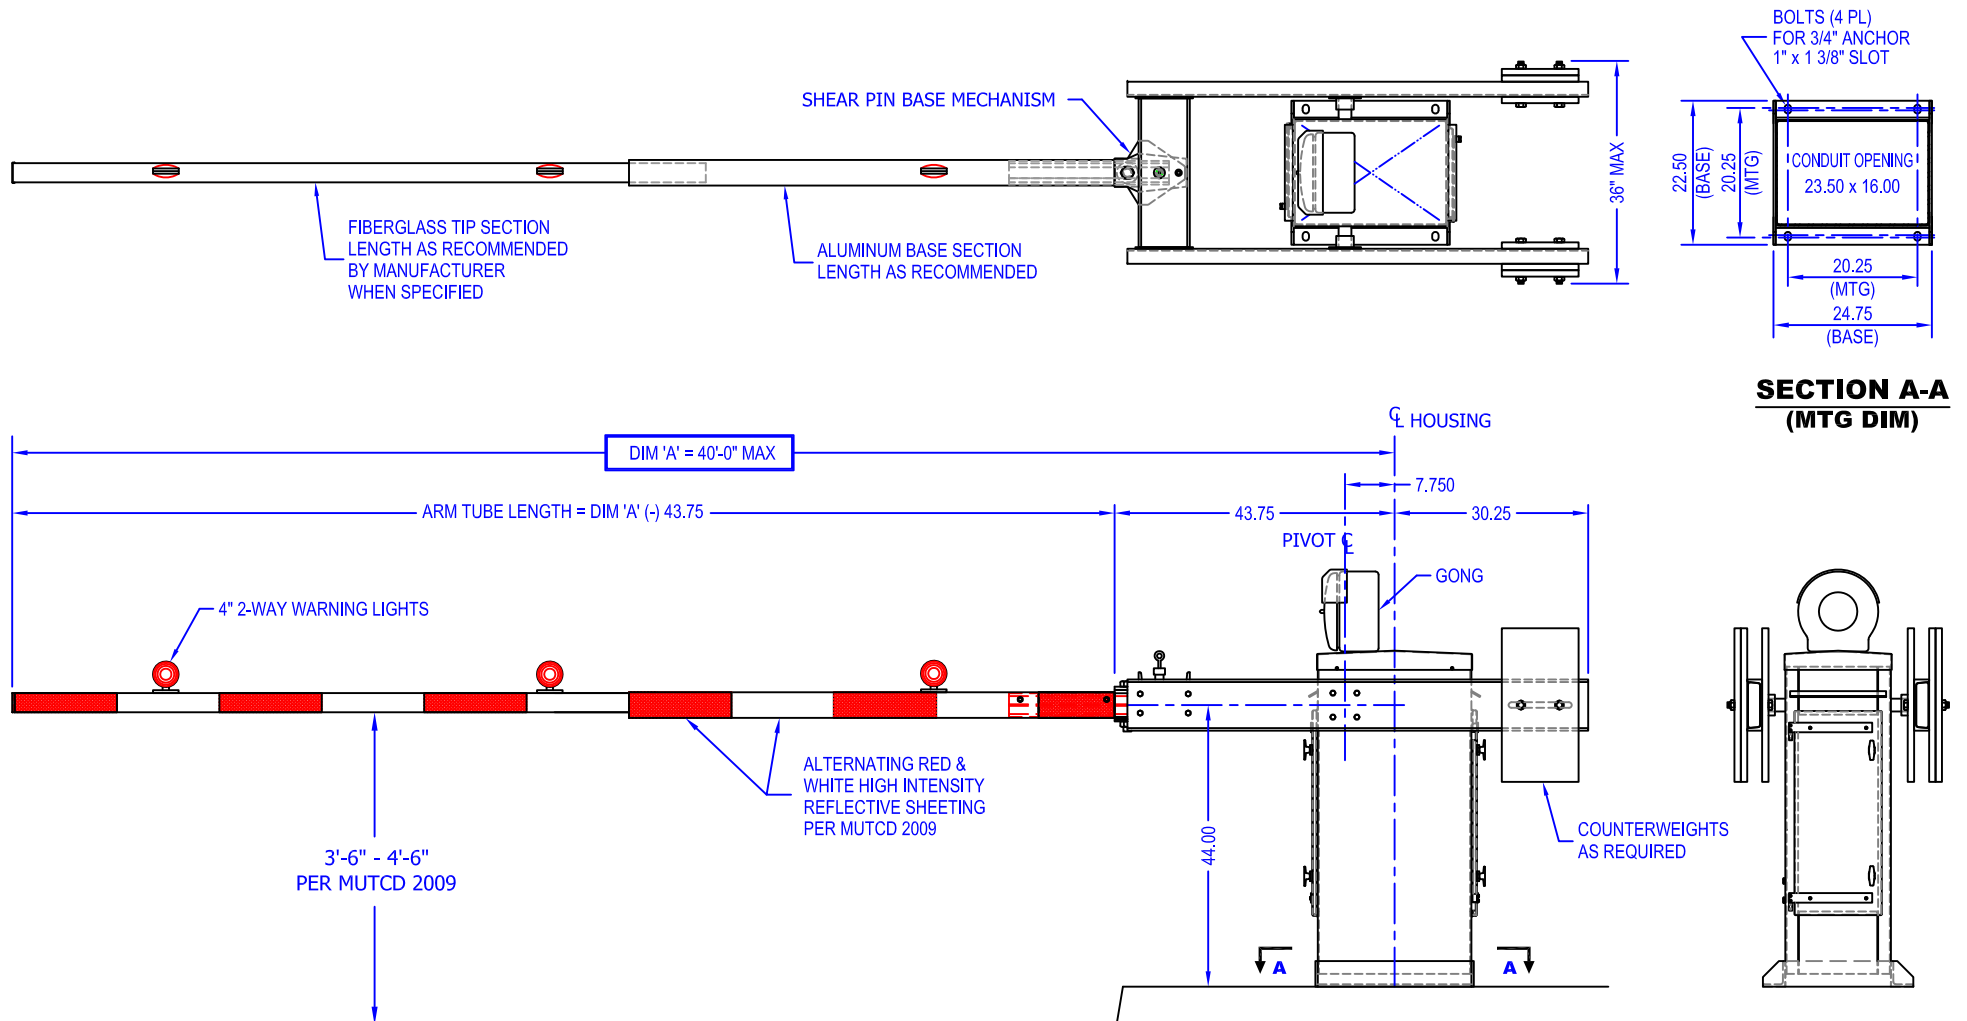

VW-4 VERTICAL WARNING GATE

Basic Dimensions

BV4-I001H Sh1

VW-4 VERTICAL WARNING GATE (OFFSET SAC'S)

Basic Dimensions

BV4-I001H Sh2