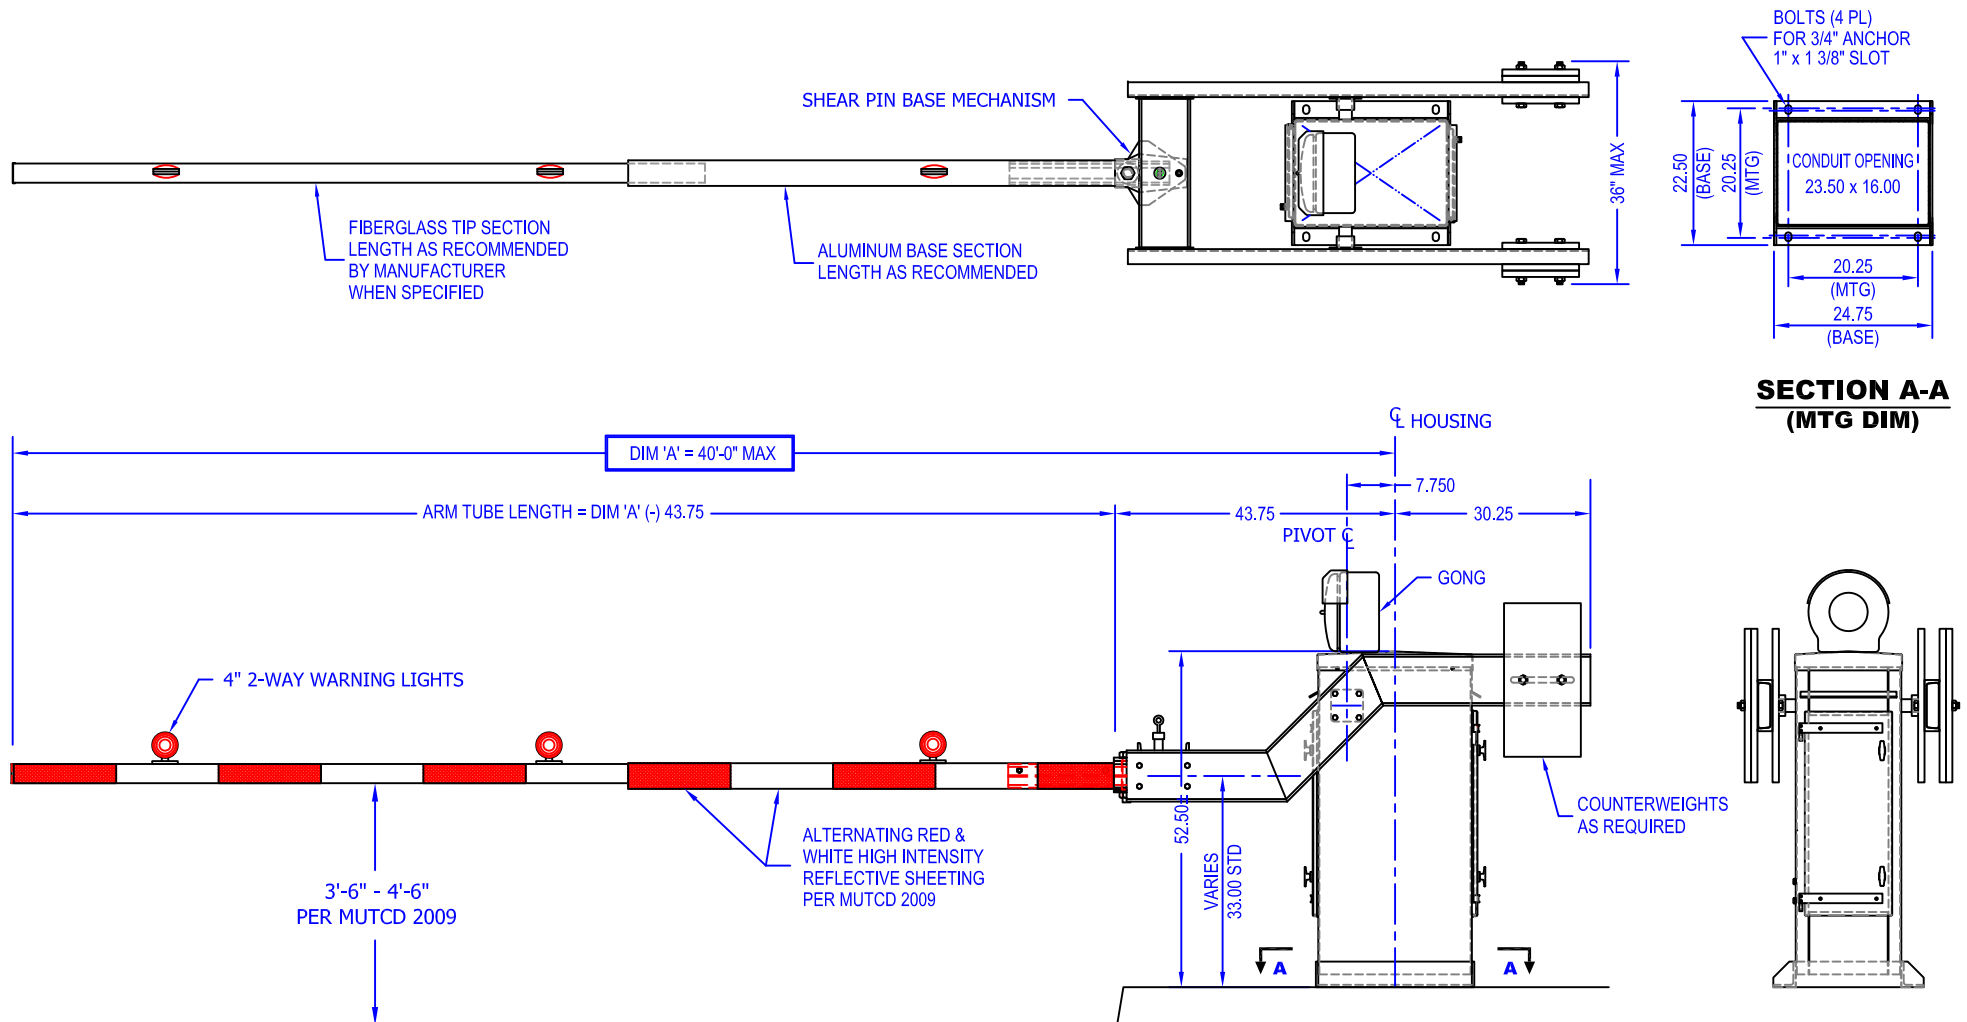

VW-4 VERTICAL WARNING GATE

Basic Dimensions

BV4-I001H Sh1

VW-4 VERTICAL WARNING GATE (OFFSET SAC'S)

Basic Dimensions

BV4-I001H Sh2