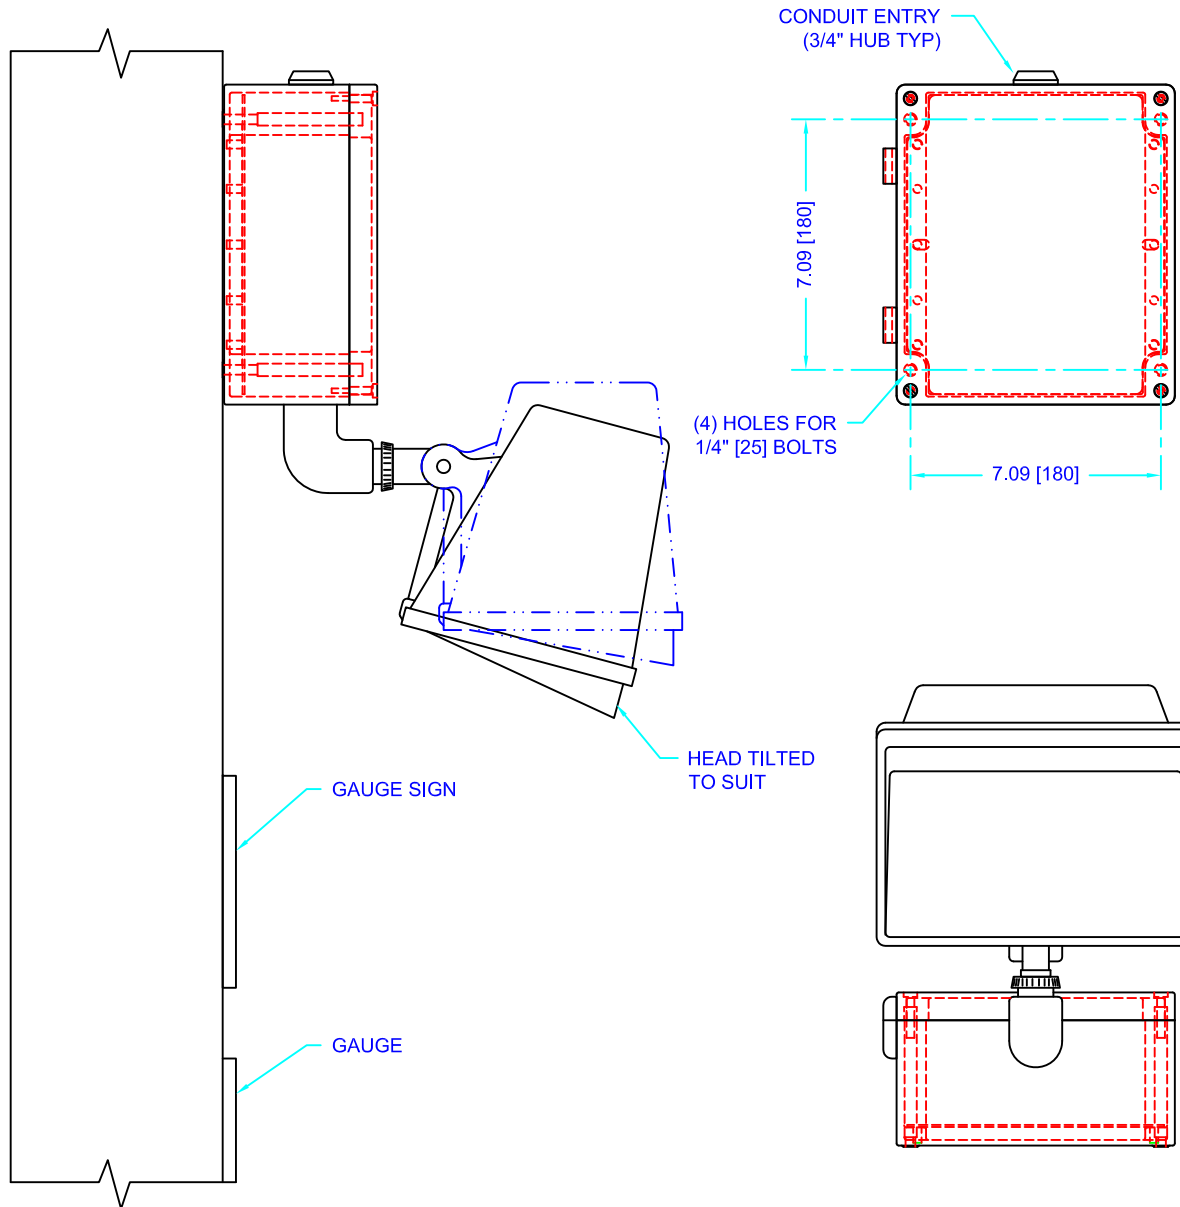

# GL GAUGE LIGHT

## Basic Dimensions

### BASIC PARTS LIST

PART #	QTY	DESCRIPTION
PLF-35S-FL	1	FIXTURE HEAD, COMPLETE
PLP-35HPS	1	LAMP, 35W HPS, MED BASE
NGL-A002	1	ENCLOSURE ASSY, CAST ALUM